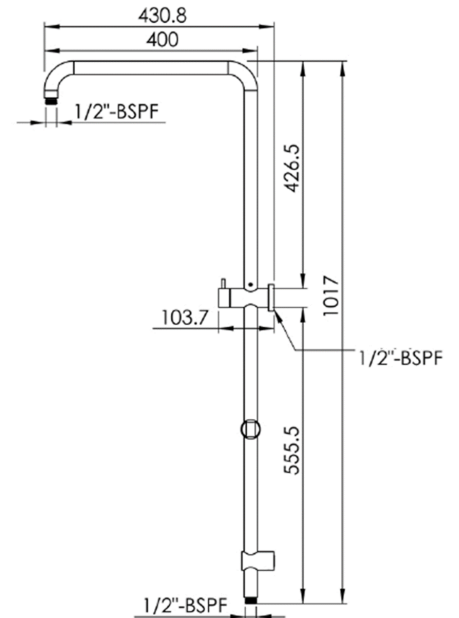

ARIA Combination ABS

Code - 993N3-BN

Finish - Brushed Nickel

Set includes:

- NDW Aria 3F Hand Piece
- NDW Aria 20cm ABS Rain Shower
- Combination Rail set
- Top Water Supply
- 150cm Easy Clean Shower Hose

5 Year Replacement Warranty - T & C apply

Proudly imported and distributed by
Gro Agencies Pty Ltd
Unit 2 / 37 Howe St, Osborne Park, WA, 6017
P 08 9446 3288 E info@groagencies.com.au W www.groagencies.com.au