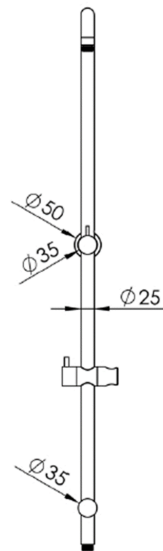

ARIA Combination ABS

Code - 993N3-BN

Finish - Brushed Nickel

Set includes:

- NDW Aria 3F Hand Piece
- NDW Aria 20cm ABS Rain Shower
- Combination Rail set
- Top Water Supply
- 150cm Easy Clean Shower Hose

5 Year Replacement Warranty - T & C apply