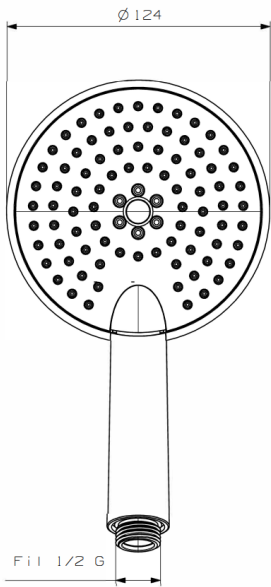

ARIA Combination ABS

Code - 993N3-BN

Finish - Brushed Nickel

Set includes:

- NDW Aria 3F Hand Piece
- NDW Aria 20cm ABS Rain Shower
- Combination Rail set
- Top Water Supply
- 150cm Easy Clean Shower Hose

5 Year Replacement Warranty - T & C apply

Proudly imported and distributed by
Gro Agencies Pty Ltd
Unit 2 / 37 Howe St, Osborne Park, WA, 6017
P 08 9446 3288 E info@groagencies.com.au W www.groagencies.com.au